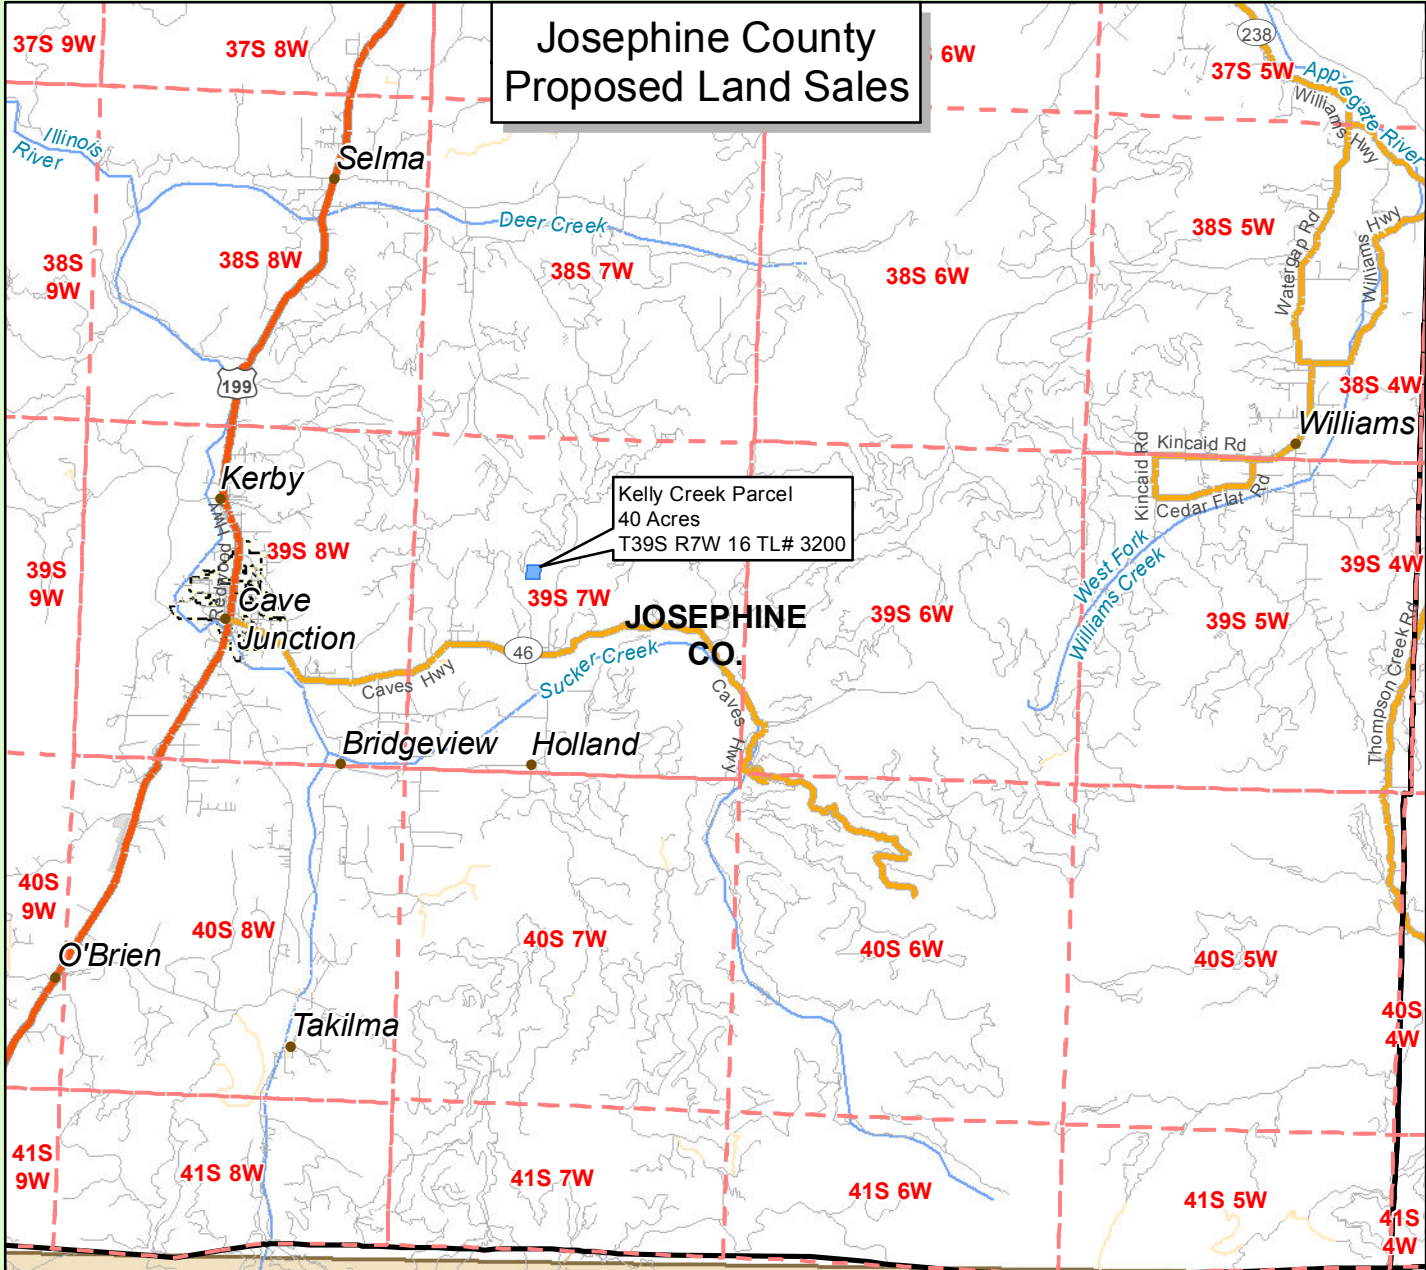

Josephine County Proposed Land Sales

Kelly Creek Parcel
40 Acres
T39S R7W 16 TL# 3200

**JOSEPHINE
CO.**

California

December 20, 2011

 Miles
 1 inch = 3 miles
 Oregon Lambert Conformal Conic Projection
 Datum NAD83
 International Feet