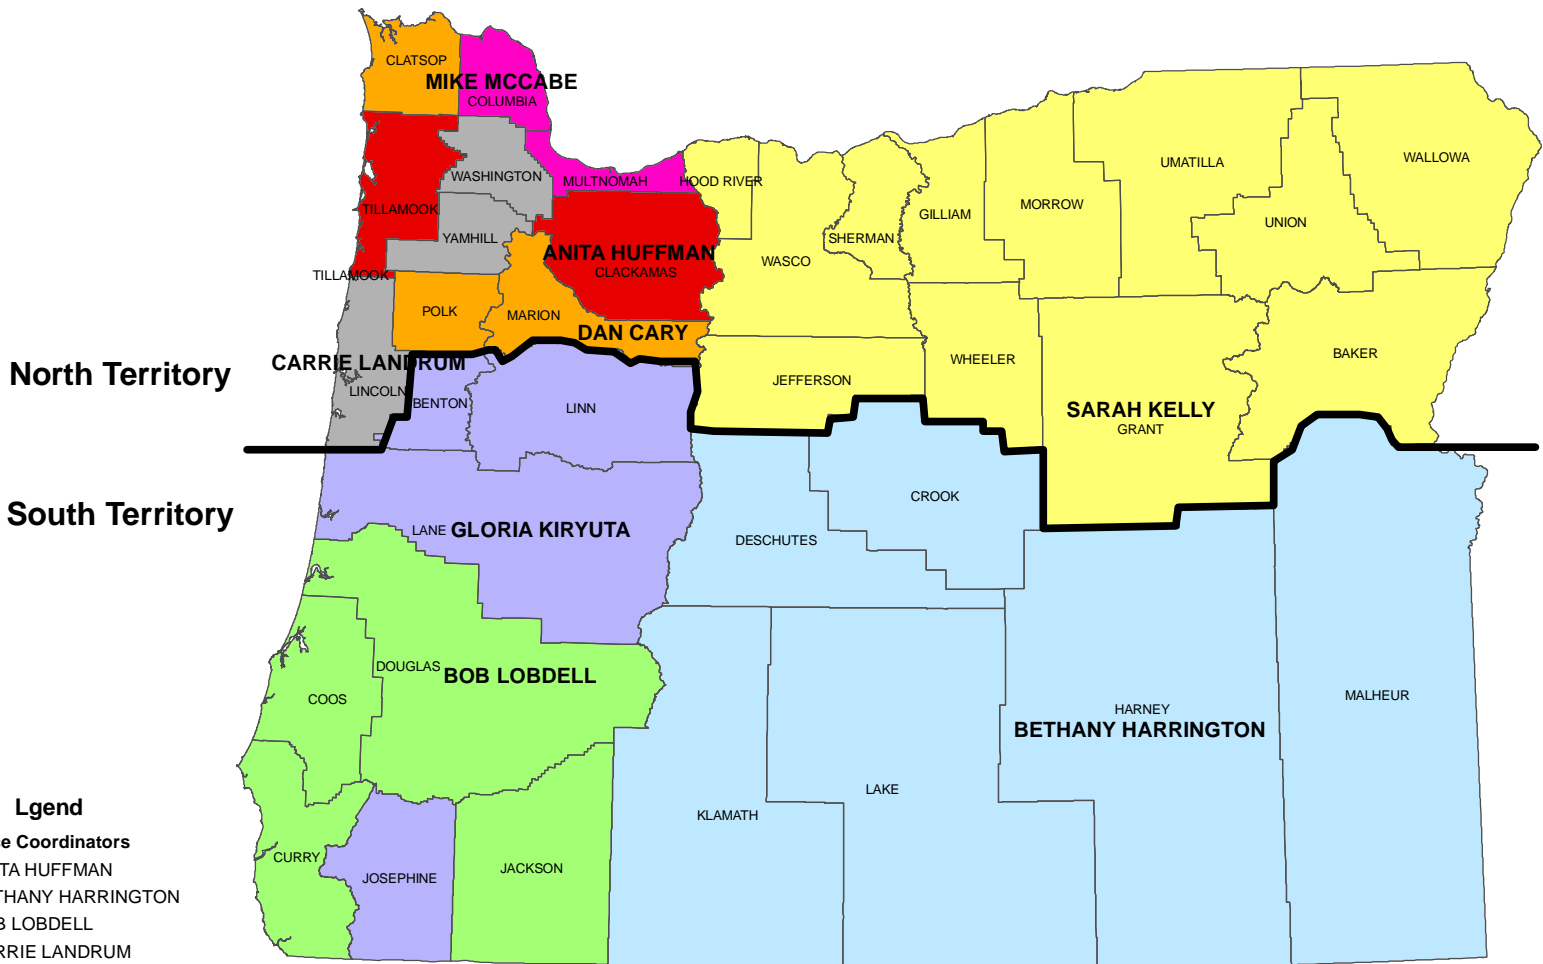

# Resource Coordinator Territory Assignment March 2010

North Territory

South Territory

- Lgend**
- Resource Coordinators**
- ANITA HUFFMAN
  - BETHANY HARRINGTON
  - BOB LOBDELL
  - CARRIE LANDRUM
  - DAN CARY
  - GLORIA KIRYUTA
  - MIKE MCCABE
  - SARAH KELLY