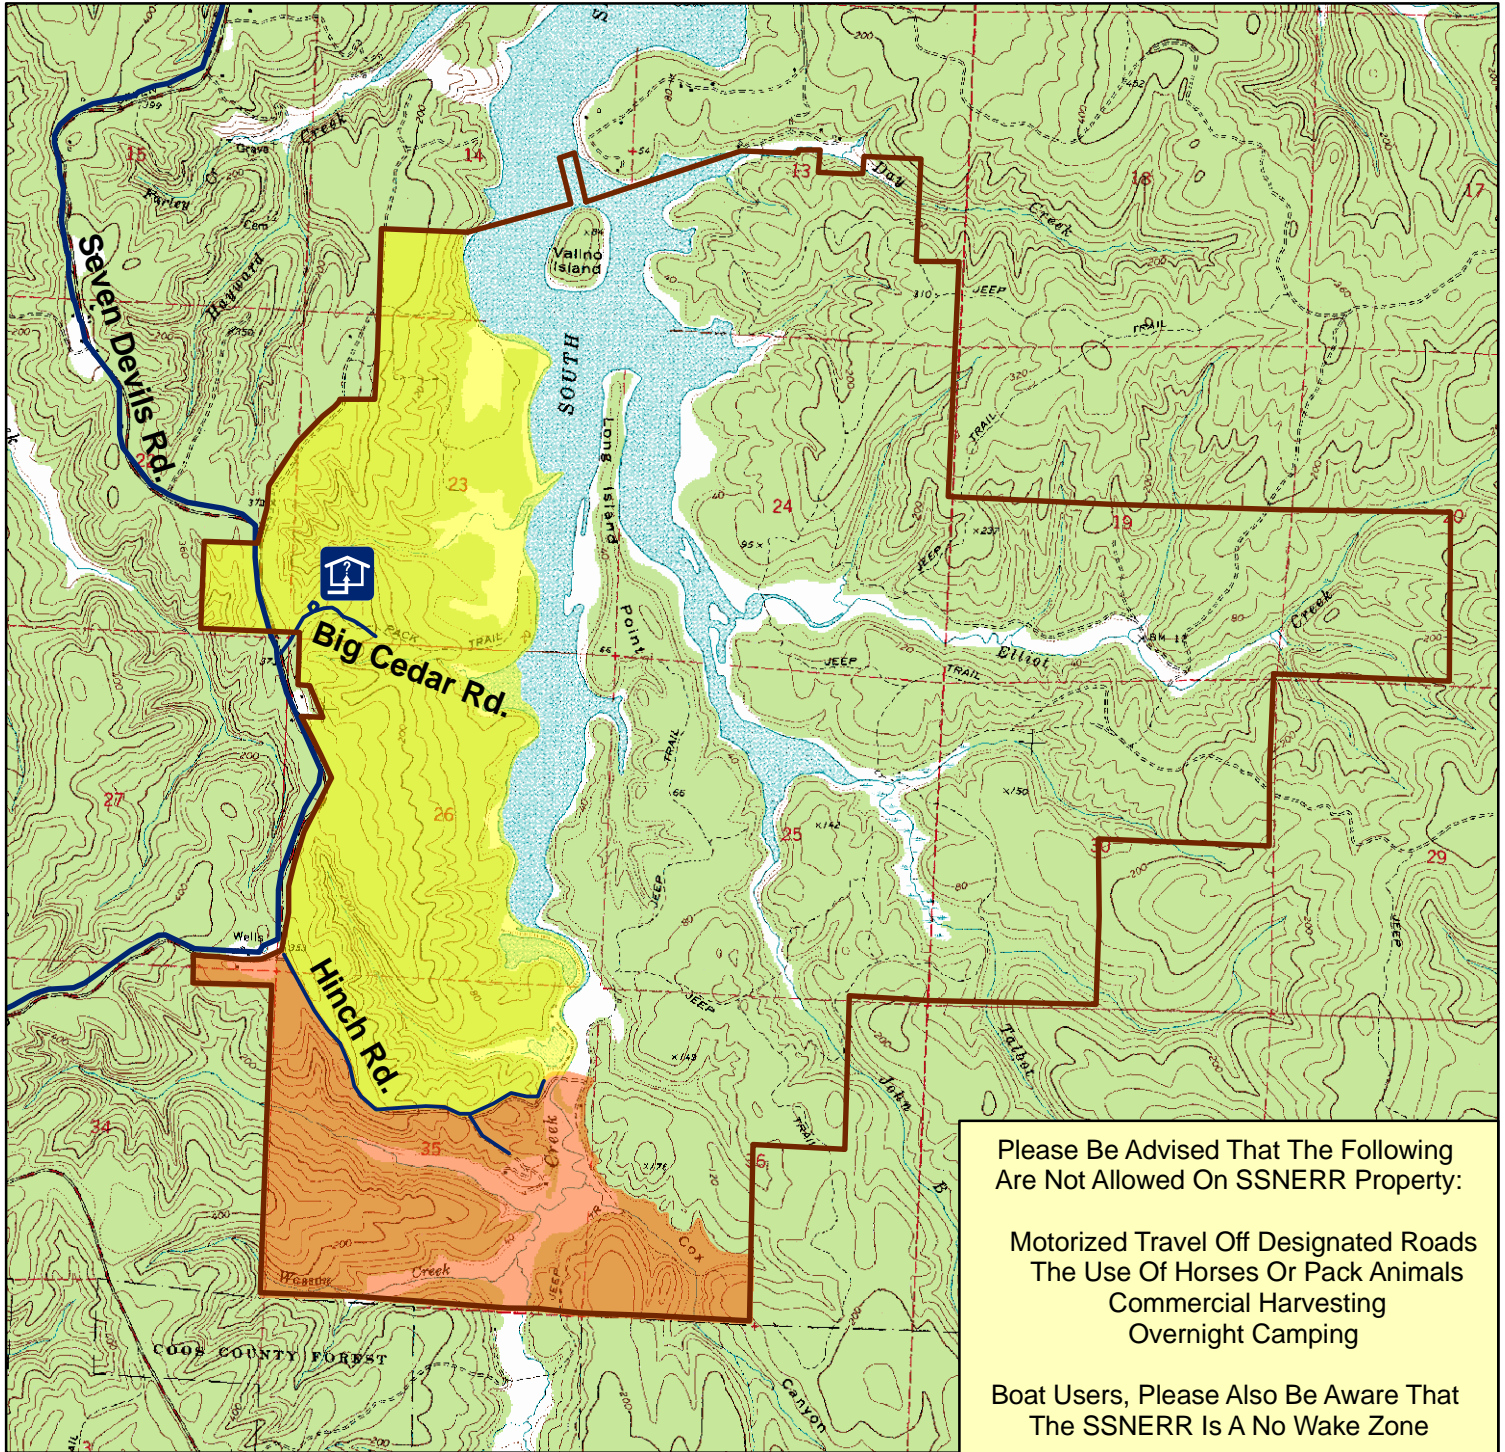

South Slough National Estuarine Research Reserve Hunting Areas

Legend

-  SSNERR Visitors Center
-  SSNERR Boundary
-  Designated Roads
-  Restricted Area: Closed to the use of center-fire firearms, muzzle loaders, and shotguns using rifled slugs
-  Closed Area: Closed to all hunting.

0 0.25 0.5 1 Mile